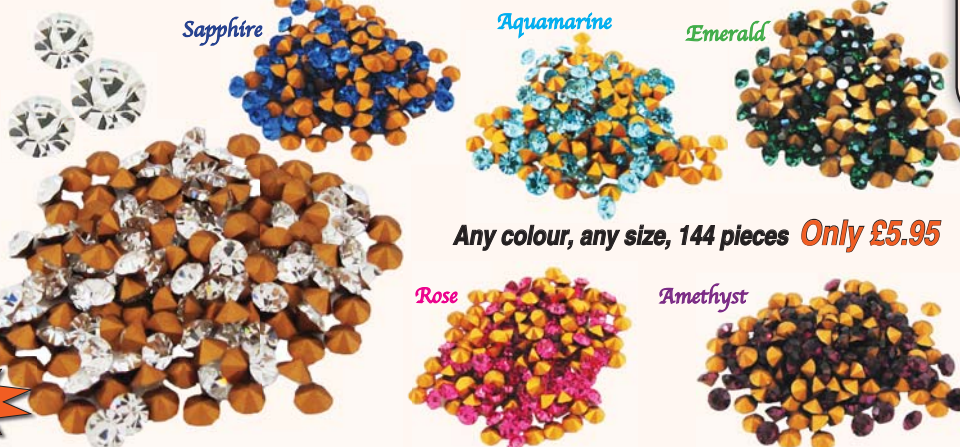

Any colour, any size, 144 pieces **Only £5.95**

Order Online:

www.COUSINSUK.COM

Your No.1 Tool & Consumables Wholesale Supplier

Online Discounts Available On All Orders!

Same Day
Dispatch

Visit Our
Trade Showroom

in the "Jewellery Quarter"

41 Warstone Lane, Hockley,
Birmingham, B18 6JJ.

Monday to Friday 8.30am-5.00pm